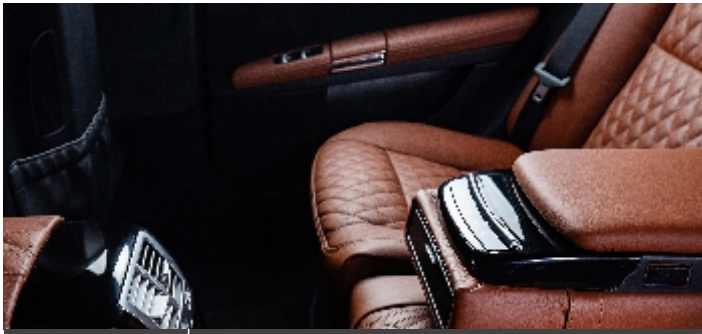

PRODUCT NAME

	HATCH BACK	SEDAN	SUV / PREMIUM
INTERIOR COLOR JOB	17700	20050	30500

PRODUCT NAME
6 WAY ELECTRIC SEAT 32500

PRODUCT NAME
VENTILATED SEAT 11000

PRODUCT NAME
VENTILATED COOLED SEAT 22500

SEAT COVER	HATCH BACK	SEDAN	SUV / PREMIUM
FAUX	12750	15500	25500
MICROFIBER	25000	30000	51250
TEXTURED	41750	57500	89250
NAPPA	125000	150000	175000