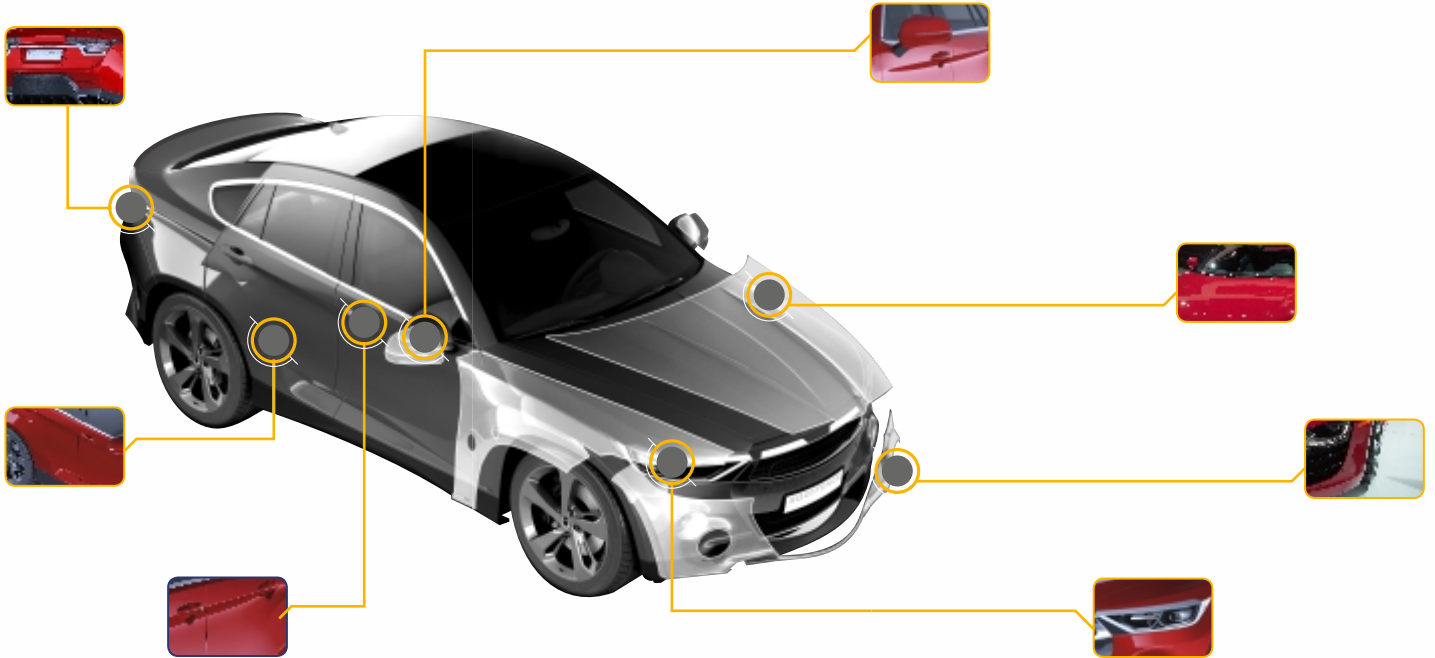

# PAINT PROTECTIVE FILM

PPF (short form of Paint Protective Film) is a thermoplastic urethane film, applied on paint to protect your car from stone chips, bug splatters and minor abrasion.

## MINOR SCRATCHES

Scratches may occur when loading the trunk or parking

## STRONG SCRATCHES

All types of scratches caused by sharp objects

## GRAVEL

Gravel spread onto the car body may damage the paintwork