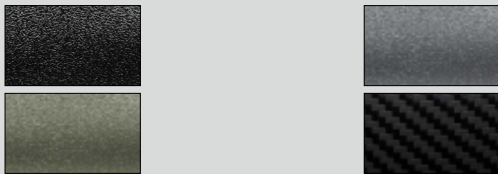

# Enhanced Exterior Look

Do you want to make **your car LOOK NEW** without **modifications** ?

Wrap describes the automotive after market practice of completely or partially covering a vehicles original paint with a vinyl wrap of a different finish like a gloss, matt, satin etc

Matte

Matte Metallic

Satin

Satin Metallic

Gloss

Gloss Metallic

**Chrome**

2,25,000/-

**Satin Chrome**

2,35,000/-

**Extreme Texture**

2,35,000/-

**Colour Change**

2,35,000/-

**Matte Black**

295/- per sq. ft.